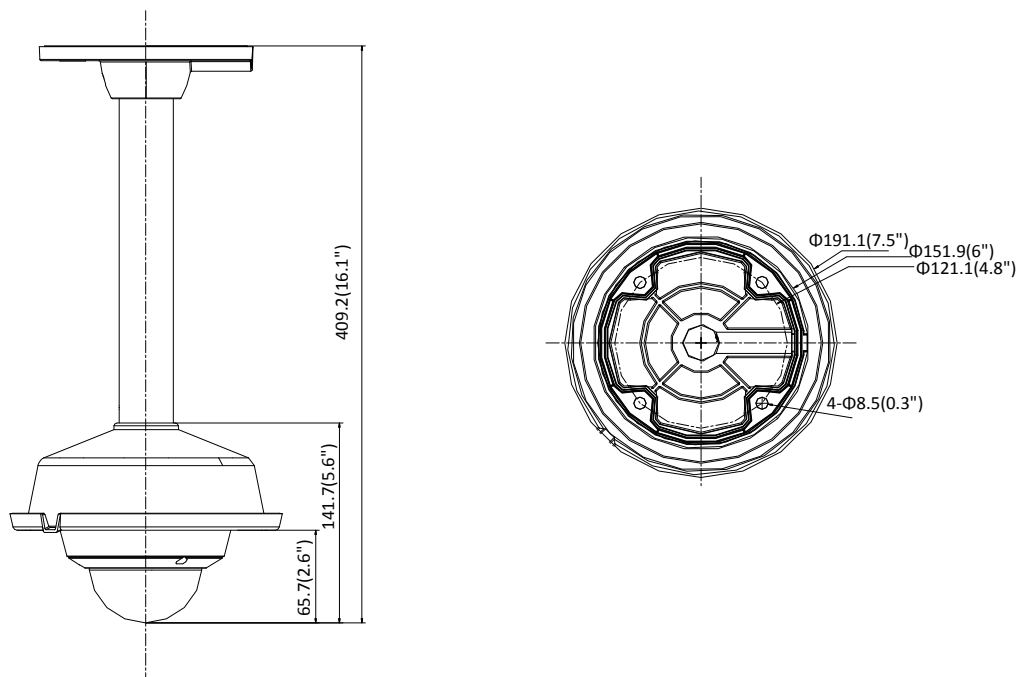

Available Model

DS-2CD2126G1-I (2.8/4/6 mm), DS-2CD2126G1-IS (2.8/4/6 mm)

Dimension

Camera:

Wall Mounting with the Bracket (DS-1272ZJ-120 and DS-1253ZJ-M):

Pendant Mounting with the Bracket (DS-1271ZJ-120 and DS-1253ZJ-M):