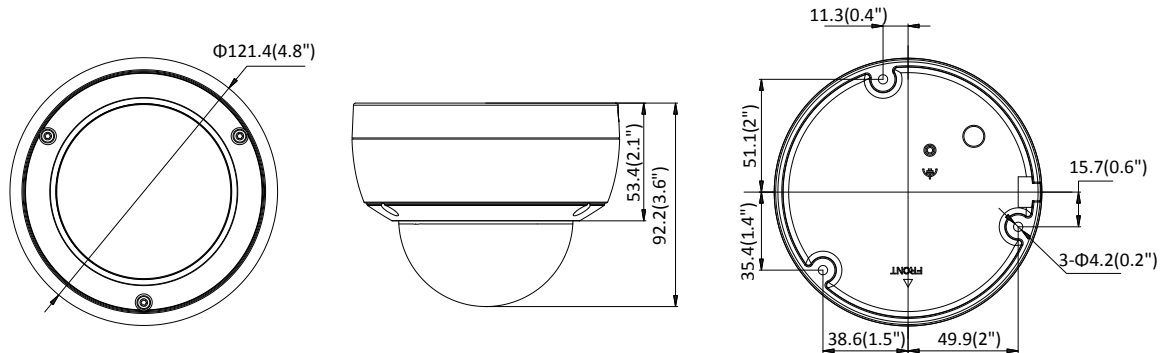

Dimension

Camera: