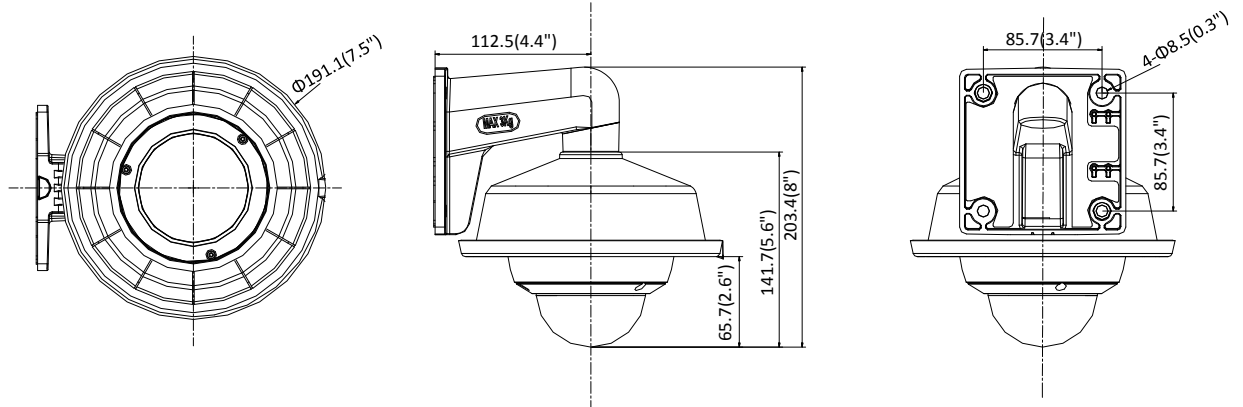

Available Model

DS-2CD2126G1-I (2.8/4/6 mm), DS-2CD2126G1-IS (2.8/4/6 mm)

Dimension

Camera:

Wall Mounting with the Bracket (DS-1272ZJ-120 and DS-1253ZJ-M):

Pendant Mounting with the Bracket (DS-1271ZJ-120 and DS-1253ZJ-M):