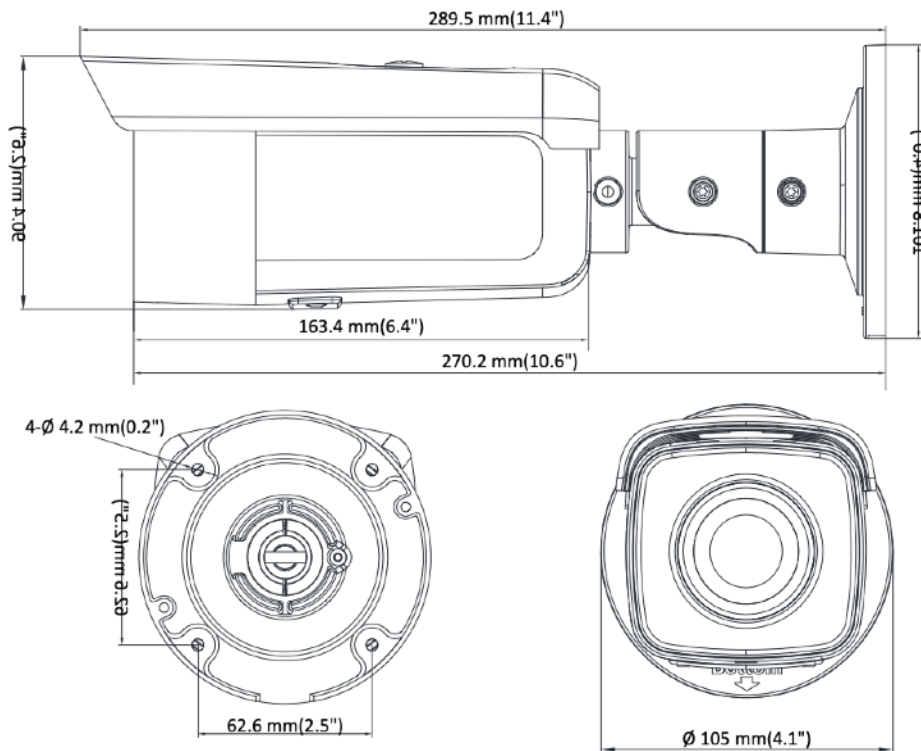

Hikvision Indonesia

T +62-21-2933759
Sales.Indonesia@hikvision.com

Hikvision Colombia

sales.colombia@hikvision.com

Dimensions

Accessories

Distributed by

DS-1275ZJ-SUS
Vertical pole mount